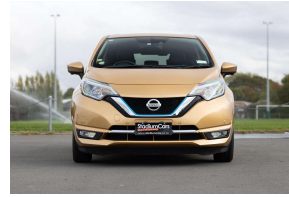

2016 Nissan Note e-Power Medalist

VEHICLE INFORMATION

Cash Price

Includes GST

\$15,990

+ on-road-costs

Finance this vehicle from only

\$87.88

Engine

1200 cc

Fuel Type

Petrol - Hybrid

Transmission

Auto

Fuel Saver Rating

4 out of 6 stars