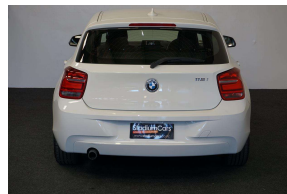

2012 BMW 116i Turbo

VEHICLE INFORMATION

Cash Price

Includes GST

\$12,990

+ on-road-costs

Finance this vehicle
from only

\$66.19