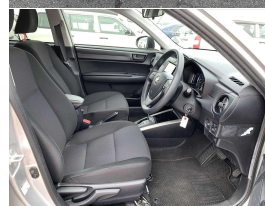

2017 Toyota Corolla Fielder Hybrid

VEHICLE INFORMATION

Cash Price

Includes GST

\$16,990

+ on-road-costs

Finance this vehicle from only

\$86.63