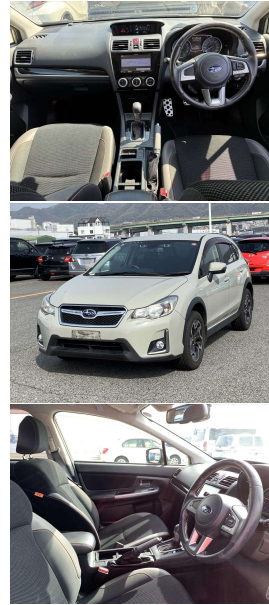

# 2016 Subaru XV 2.0i-L EyeSight 4WD

### Body

5 door, SUV