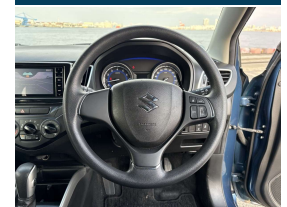

2016 Suzuki Baleno XG

VEHICLE INFORMATION

Cash Price

Includes GST

\$12,990

+ on-road-costs

Finance this vehicle from only

\$67.12