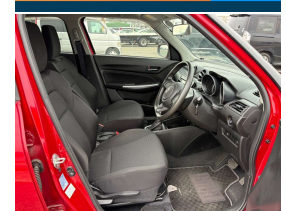

2017 Suzuki Swift XG

VEHICLE INFORMATION

Cash Price

Includes GST

$14,990

+ on-road-costs

Finance this vehicle from only

$76.87

per week*

Stadium Finance
TALK TO THE GOOD SPORTS

Stadium Solutions
TALK TO THE GOOD SPORTS

Gain peace of mind with Mechanical Breakdown Insurance. Ask us how.

Body

5 door, Hatchback

Odometer

19,981 km

Engine

1200 cc

Fuel Type

Petrol

Transmission

Auto

Fuel Saver Rating

-

VIN

-

Reg No.

-

Ext Colour

Red

History

-

Seats

5 seats

Interior

-

Audio

-

Stock ID

37485

Features / Comments

This 2017 Suzuki Swift XG is perfect if you are after an economical & compact hatch with good mileage, ample luggage space and agile handling that's also easy to drive.

Powered by Suzukis 1.2 litre chain driven engine that returns an excellent Fuel Rating and peppy performance making this great on any short or long journeys.

Equipped with Dual airbags, Heated Drivers Seat, Automatic Air Conditioning, 5 Shoulder Belts, ISOFIX Factory Privacy Glass, Smart Key with Push Button Start and more making this super tidy Swift great buying!

Stock# 37485

Stadium Cars is one of New Zealand's leading car companies with thousands of happy customers nationwide. Our 'Good sports' mentality is built from the motivation to create lifelong advocates. We won't ask you to tell your friends and family about the great

StadiumCars
HOME OF THE GOOD SPORTS

Christchurch, Phone 03 366 5900, Email sales@stadiumcars.co.nz
564 Moorhouse Ave, Christchurch

*Finance calculation based on a 60 month term, no deposit and with an example annual fixed interest rate of 9.79%. Actual interest rate may be higher or lower. Establishment fee of $75 and Broker fee of $295 are included in the calculations. Full term amount payable of $19,987. Estimate only, not an offer of finance. Terms, conditions and lending criteria apply.