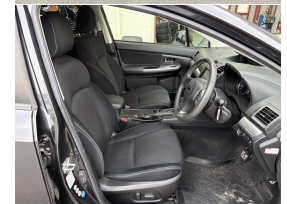

2015 Subaru XV 2.0 I-L Eyesight 4WD

VEHICLE INFORMATION

Cash Price

Includes GST

\$15,990

+ on-road-costs

Finance this vehicle from only

\$81.75