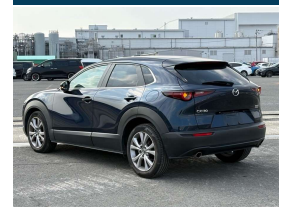

2020 Mazda Cx-30 20S

VEHICLE INFORMATION

Cash Price

Includes GST

$23,990

+ on-road-costs

Finance this vehicle from only

$120.79

per week*

Stadium Finance
TALK TO THE GOOD SPORTS

Stadium Solutions
TALK TO THE GOOD SPORTS

Gain peace of mind with Mechanical Breakdown Insurance. Ask us how.

Body

5 door, SUV

Odometer

78,393 km

Engine

2000 cc

Fuel Type

Petrol

Transmission

Auto

Fuel Saver Rating

-

VIN

-

Reg No.

-

Ext Colour

Navy Blue

History

-

Seats

5 seats

Interior

-

Audio

-

Stock ID

37457

Features / Comments

If you're looking for a late model Mazda CX-30 without the "New" price tag then look no further than this stunning 2020 Mazda CX-30s edition.

Combining performance with economy, the 2.0 litre Skyactiv engine is also chain driven for lower maintenance bills. Paired with a smooth automatic transmission, come see why people are raving about the drive.

This Mazda also features 6 SRS Airbags, Radar Cruise, Apple CarPlay/Android Auto, Bluetooth, Reverse Camera, Dual Zone Climate Control, Parking Sensors, I-stop and more!

Stock #37457

Stadium Cars is one of New Zealand's leading car companies with thousands of happy customers nationwide. Our 'Good sports' mentality is built from the motivation to create lifelong advocates. We won't ask you to tell your friends and family about the great

StadiumCars
HOME OF THE GOOD SPORTS

Christchurch, Phone 03 366 5900, Email sales@stadiumcars.co.nz
564 Moorhouse Ave, Christchurch

*Finance calculation based on a 60 month term, no deposit and with an example annual fixed interest rate of 9.79%. Actual interest rate may be higher or lower. Establishment fee of $75 and Broker fee of $295 are included in the calculations. Full term amount payable of $31,405. Estimate only, not an offer of finance. Terms, conditions and lending criteria apply.