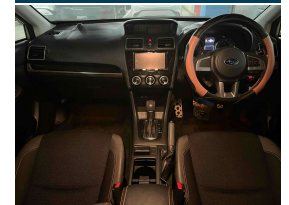

2015 Subaru XV 2.0i-L EyeSight 4WD

VEHICLE INFORMATION

Cash Price

Includes GST

$17,990

+ on-road-costs

Finance this vehicle from only

$91.51

per week*

Stadium Finance
TALK TO THE GOOD SPORTS

Stadium Solutions
TALK TO THE GOOD SPORTS

Gain peace of mind with Mechanical Breakdown Insurance. Ask us how.

Body

5 door, SUV

Odometer

81,466 km

Engine

2000 cc

Fuel Type

Petrol

Transmission

Auto

Fuel Saver Rating

-

VIN

-

Reg No.

-

Ext Colour

Beige

History

-

Seats

5 seats

Interior

-

Audio

-

Stock ID

37396

Features / Comments

This 2015 Subaru XV 2.0i-L Eyesight 4WD is an excellent crossover hatchback with SUV Style and flexibility, go anywhere and do anything with this awesome 4WD 5 Door!

Powered by Subaru's excellent performing Chain Driven 2.0 litre Boxer engine with the Symmetrical 4WD system, plenty of power and grip is available.

This XV offers Multi Airbags, a Smart Key, Radar Cruise Control, Eyesight Safety System, Paddleshift, SI Drive, Dual Zone Climate Aircon, Auto Lights, ISOFIX, Privacy Glass, Fog Lights, Mirror Indicators, Monsoon Shields and more!

Stock # 37396

Stadium Cars is one of New Zealand's leading car companies with thousands of happy customers nationwide . Our 'Good sports' mentality is built from the motivation to create lifelong advocates. We won't ask you to tell your friends and family about the great

StadiumCars
HOME OF THE GOOD SPORTS

Christchurch, Phone 03 366 5900, Email sales@stadiumcars.co.nz
564 Moorhouse Ave, Christchurch

*Finance calculation based on a 60 month term, no deposit and with an example annual fixed interest rate of 9.79%. Actual interest rate may be higher or lower. Establishment fee of $75 and Broker fee of $295 are included in the calculations. Full term amount payable of $23,793. Estimate only, not an offer of finance. Terms, conditions and lending criteria apply.