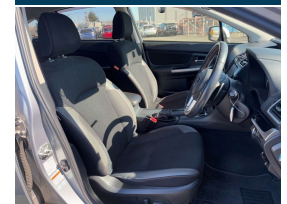

2016 Subaru XV 2.0 I-L Eyesight 4WD

VEHICLE INFORMATION

Cash Price

Includes GST

\$15,990

+ on-road-costs

Finance this vehicle from only

\$81.75