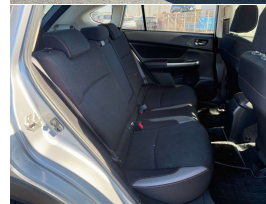

2016 Subaru XV 2.0 I-L Eyesight 4WD

VEHICLE INFORMATION

Cash Price

Includes GST

\$15,990

+ on-road-costs

Finance this vehicle from only

\$81.75