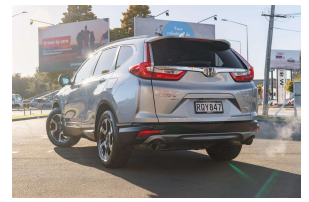

2018 Honda CRV Sport Sensing AWD

VEHICLE INFORMATION

Cash Price

Includes GST

$24,990

Body

5 door, SUV

Reg No.

RQY847

Odometer

111,130 km

Ext Colour

Silver

Engine

1498 cc

History

-

Fuel Type

Petrol

Seats

5 seats

Transmission

Auto

Interior

-

Fuel Saver Rating

2 out of 6 stars

Audio

-

VIN

MRHRW2850JP065183

Stock ID

37260

Finance this vehicle from only

$123.74

per week*

Stadium Finance
TALK TO THE GOOD SPORTS

Stadium Solutions
TALK TO THE GOOD SPORTS

Gain peace of mind with Mechanical Breakdown Insurance. Ask us how.

Features / Comments

This NZ New Top Spec 2018 Honda CR-V Sport Sensing AWD is a great example of these popular SUV's, smooth and compliant to drive with great interior flexibility, this CR-V makes for great buying!

Powered by Honda's Chain Driven 1.5 Turbo Vtec engine with All Wheel Drive, this CR-V drives extremely well and has that extra added grip available on demand in all situations.

This All Wheel Drive CR-V also offers 8 Airbags, Apple CarPlay, NZ Navigation, 2 Smart Keys with Push Button Start, Cruise Control, Pre Crash Safety, Lane Departure Warning, Heated Seats, Leather Interior, Memory Drivers Seat, Auto Lights, Paddleshift, Sunroof, ISOFIX Child Seat Anchor Points, Fog Lights, and more!

Stock # 37260

Stadium Cars is one of New Zealand's leading car companies with thousands of happy customers nationwide . Our 'Good sports'

StadiumCars
HOME OF THE GOOD SPORTS

Christchurch, Phone 03 366 5900, Email sales@stadiumcars.co.nz
564 Moorhouse Ave, Christchurch

*Finance calculation based on a 60 month term, no deposit and with an example annual fixed interest rate of 9.79%. Actual interest rate may be higher or lower. Establishment fee of $75 and Broker fee of $295 are included in the calculations. Full term amount payable of $32,173. Estimate only, not an offer of finance. Terms, conditions and lending criteria apply.