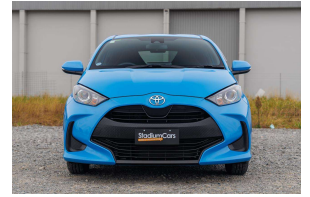

2020 Toyota Yaris X

VEHICLE INFORMATION

Cash Price

Includes GST

\$23,990

+ on-road-costs

Body

5 door, Hatchback

Reg No.

-

Odometer

24,478 km

Ext Colour

Blue

Engine

1500 cc

History

-

Fuel Type

Petrol

Seats

5 seats

Transmission

Auto

Interior

-

Fuel Saver Rating

4 out of 6 stars

Audio

-

VIN

7AT0H64GX26023591