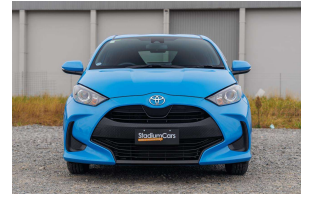

2020 Toyota Yaris X

VEHICLE INFORMATION

Cash Price

Includes GST

\$22,990

+ on-road-costs

Finance this vehicle from only

\$115.91

Engine

1500 cc

Fuel Type

Petrol

Transmission

Auto

Fuel Saver Rating

4 out of 6 stars

VIN

7AT0H64GX26023591

Reg No.

-

Ext Colour

Blue

History

-