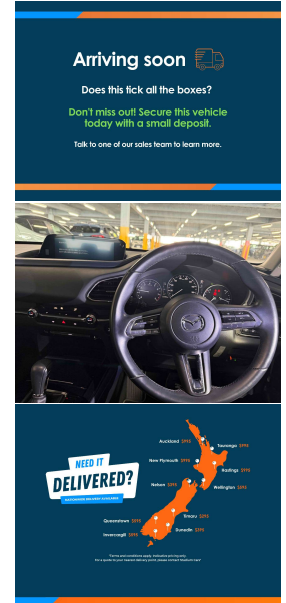

2021 Mazda Cx-30 20S

VEHICLE INFORMATION

Cash Price

Includes GST

$27,990

+ on-road-costs

Finance this vehicle from only

$140.31

per week*

Stadium Finance
TALK TO THE GOOD SPORTS

Stadium Solutions
TALK TO THE GOOD SPORTS

Gain peace of mind with Mechanical Breakdown Insurance. Ask us how.

Body
5 door, SUV

Odometer
22,585 km

Engine
2000 cc

Fuel Type
Petrol

Transmission
Auto

Fuel Saver Rating
-

VIN
-

Reg No.

-

Ext Colour
Grey

History
-

Seats
5 seats

Interior
-

Audio
-

Stock ID
37221

Features / Comments

If you're looking for a late model Mazda CX-30 without the "New" price tag then look no further than this stunning 2021 Mazda CX-30s edition with super low milage!

Combining performance with economy, the 2.0 litre Skyactiv engine is also chain driven for lower maintenance bills. Paired with a smooth automatic transmission, come see why people are raving about the drive.

This Mazda also features 6 SRS Airbags, Radar Cruise, Apple CarPlay/Android Auto, Bluetooth, 360 + Reverse Camera, Paddleshift, Auto Climate Control, I-stop, Parking Sensors and more!

Stock #37221

Stadium Cars is one of New Zealand's leading car companies with thousands of happy customers nationwide . Our 'Good sports' mentality is built from the motivation to create lifelong advocates. We won't ask you to tell your friends and family about the great

StadiumCars
HOME OF THE GOOD SPORTS

Christchurch, Phone 03 366 5900, Email sales@stadiumcars.co.nz
564 Moorhouse Ave, Christchurch

*Finance calculation based on a 60 month term, no deposit and with an example annual fixed interest rate of 9.79%. Actual interest rate may be higher or lower. Establishment fee of $75 and Broker fee of $295 are included in the calculations. Full term amount payable of $36,480. Estimate only, not an offer of finance. Terms, conditions and lending criteria apply.