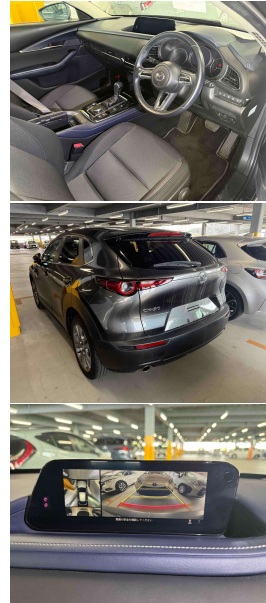

2021 Mazda Cx-30 20S

VEHICLE INFORMATION

Cash Price

Includes GST

$27,990

+ on-road-costs

Finance this vehicle from only

$140.31

per week*

Stadium Finance
TALK TO THE GOOD SPORTS

Stadium Solutions
TALK TO THE GOOD SPORTS

Gain peace of mind with Mechanical Breakdown Insurance. Ask us how.

Body
5 door, SUV

Odometer
22,585 km

Engine
2000 cc

Fuel Type
Petrol

Transmission
Auto

Fuel Saver Rating
-

VIN
-

Reg No.

-

Ext Colour
Grey

History
-

Seats
5 seats

Interior
-

Audio
-

Stock ID
37221

Features / Comments

If you're looking for a late model Mazda CX-30 without the "New" price tag then look no further than this stunning 2021 Mazda CX-30s edition with super low milage!

Combining performance with economy, the 2.0 litre Skyactiv engine is also chain driven for lower maintenance bills. Paired with a smooth automatic transmission, come see why people are raving about the drive.

This Mazda also features 6 SRS Airbags, Radar Cruise, Apple CarPlay/Android Auto, Bluetooth, 360 + Reverse Camera, Paddleshift, Auto Climate Control, I-stop, Parking Sensors and more!

Stock #37221

Stadium Cars is one of New Zealand's leading car companies with thousands of happy customers nationwide . Our 'Good sports' mentality is built from the motivation to create lifelong advocates. We won't ask you to tell your friends and family about the great

StadiumCars
HOME OF THE GOOD SPORTS

Christchurch, Phone 03 366 5900, Email sales@stadiumcars.co.nz
564 Moorhouse Ave, Christchurch

*Finance calculation based on a 60 month term, no deposit and with an example annual fixed interest rate of 9.79%. Actual interest rate may be higher or lower. Establishment fee of $75 and Broker fee of $295 are included in the calculations. Full term amount payable of $36,480. Estimate only, not an offer of finance. Terms, conditions and lending criteria apply.