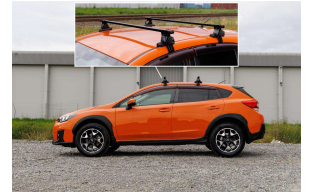

2017 Subaru XV 2.0i-L EyeSight 4WD

VEHICLE INFORMATION

Cash Price

Includes GST

\$19,990

+ on-road-costs

Finance this vehicle from only

\$101.27

per week*

Stadium Finance
TALK TO THE GOOD SPORTS

Stadium Solutions
TALK TO THE GOOD SPORTS

Gain peace of mind with Mechanical Breakdown Insurance. Ask us how.

Body

5 door, SUV

Odometer

54,800 km