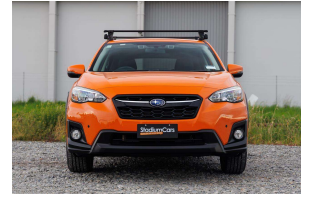

2017 Subaru XV 2.0i-L EyeSight 4WD

VEHICLE INFORMATION

Cash Price

Includes GST

\$19,990

+ on-road-costs

Finance this vehicle from only

\$101.27

per week*

Stadium Finance
TALK TO THE GOOD SPORTS

Stadium Solutions
TALK TO THE GOOD SPORTS

Gain peace of mind with Mechanical Breakdown Insurance. Ask us how.

Body

5 door, SUV

Odometer

54,800 km